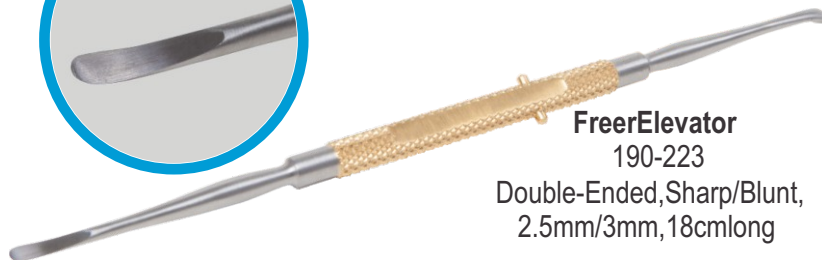

## ELEVATORS

**Cerkes Elevator / Dissector**  
190-259

**Cottle Chisel**  
190-222  
2mm tip, 18cm/7"

**Freer Chisel**  
190-221  
2mm tip, 15cm length

**Freer Elevator**  
190-223  
Double-Ended, Sharp/Blunt,  
2.5mm/3mm, 18cm long