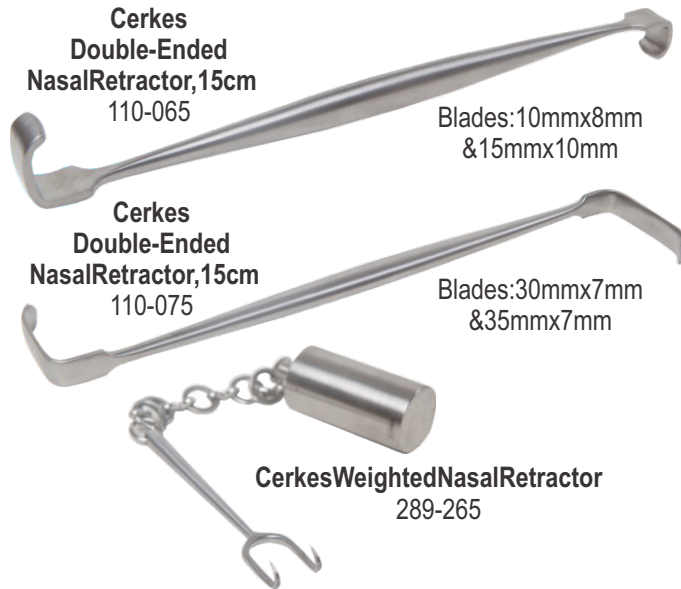

## OSTEOTOMES

**2mm Ceramic Osteotome**  
200-136

**4mm Ceramic Osteotome**  
200-138

**Lambotte Osteotome**  
200-154  
Straight, 6mm tip, 18cm length

## SPECULUM

**Cottle Nasal Speculum**  
190-290  
35mm blade

**Cottle Nasal Speculum**  
190-291  
55mm blade

### RETRACTORS

*Double-Ended Retractors provide procedural versatility.*

**Cerkes  
Double-Ended  
Nasal Retractor, 15cm**  
110-065

Blades: 10mmx8mm  
& 15mmx10mm

**Cerkes  
Double-Ended  
Nasal Retractor, 15cm**  
110-075