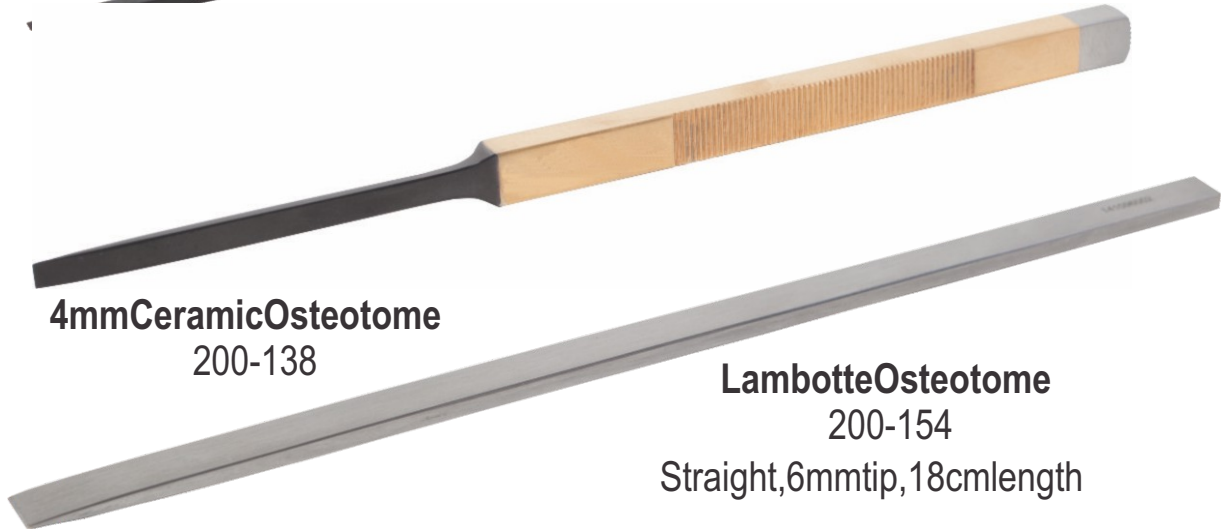

4mm Ceramic Osteotome
200-138

Lambotte Osteotome
200-154
Straight, 6mm tip, 18cm length